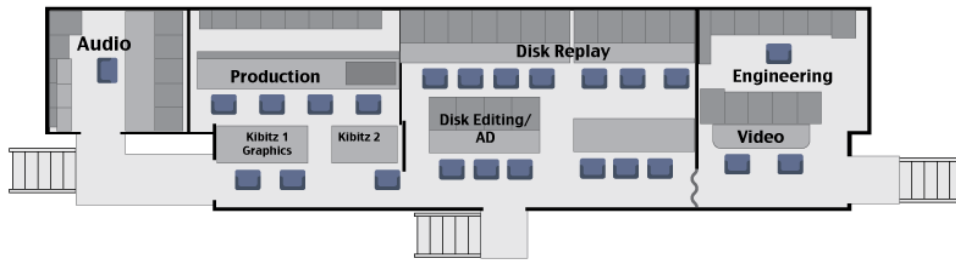

12HDX-S: 53' Long, 13'3" High, 8'6" Wide - Expands to 13'6"

PRODUCTION

- Grass Valley Kalypso HD Switcher with Doubletake Feature
- 3 MEs plus PGM/PST with 75 inputs, 48 outputs
- Internal Still Store and DVE's
- 8 rack monitor wall with 90 monitors
- Apantac Multiviewers with UMD and Tally

GRAPHICS

- Chyron HyperX3 HD w/USB 3.0
- Chyron Codistrator
- Rackmount Fox Box (provided for FSN shows only)

OUTBOARD MONITORS

- TEN 16" flatscreen LCD color monitors
- TWO 9" Portable Color Monitors

REPLAY, SPOTBOX AND EDIT SYSTEMS

- TWO 6 Channel HD XT2 Full Editing Units (4in/2out)
- ONE 4 Channel HD XT2 Full Editing Unit (2in/2out)
- One 4 CH EVS XS Server for Spot Box
- XFile3 with USB 3.0
- THREE VHS/ DVD Player/Recorders

COMMUNICATION

ENGINEERING & MISC

- 128 x 256 PESA Cheetah Router
- 16 Frame Syncs (10-X75, 2-x50, 4 - AJA FS1)
- 2 Lighting Kits

AUDIO

- Euphonix System 5B Audio Mixer
96 inputs, 96 outputs
Surround Sound - Audio Board can output 6 channels of audio for surround sound however, providing encoders for transmitting surround sound is the clients responsibility.
- One Digicart II Plus with Zip drive
- CD Player
- 5 Audio Technica AT 4071a (long shotgun mics)
- 8 Sennheiser MKH 416 P48 (short shotguns mics)
- 6 RE 50 mics (stick mics)
- 5 EV 635 mics (stick mics)
- 10 Sony ECM-77b lavaliers
- 7 Sennheiser HMD Sportscaster headsets
- 6 Daltech announcer Talk Back Boxes
- Videotek ASM-100 audio scope