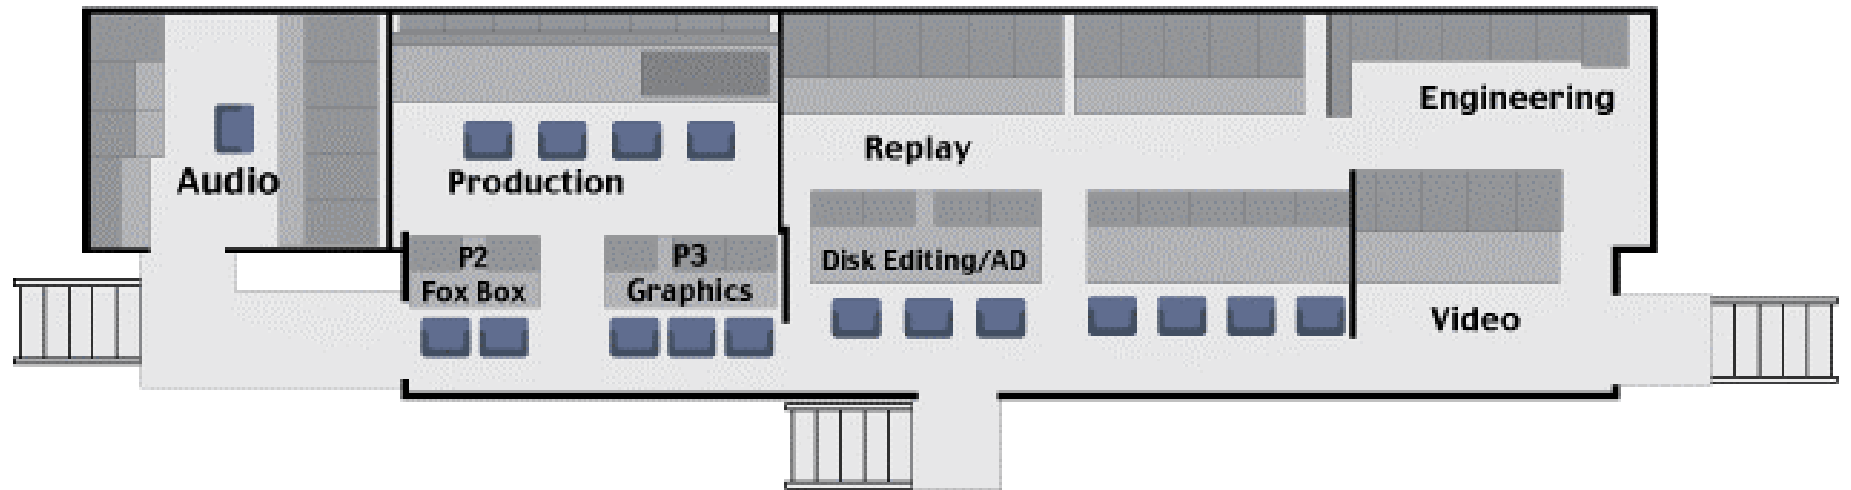

18 HDX Equipment Specifications

Length: 53' Height: 13'3" Width: 8'6" with ability to expand to: 13'6"

18 HDX Equipment Specifications

Production

- Grass Valley HD Kayenne switcher
- 4.5 M/Es, 96 inputs/48 outputs
- Internal Image Store
- 4 iDPMs/2 eDPMs
- 4 Stripe (M/E) control panel
- Up to 90 images in production wall

Outboard Monitors

- Fifteen 16" Outboard flatscreen LCD video monitors
 - Capability to provide HD program to booth if fiber available

Cable

- 6100' Triax
 - Seven 500', Eight 250', Six 100'
 - Two 6 line triax mults 175'
- 150' 10 Line video mult
 - Three 50'
- 300' TAC singlemode fiber
 - Two 150' TAC-12
- 2650' DT12
 - Seven 250', Six 150'
- 150' Three phase power cable
 - Sets of 100' and 50'
- Additional cable available if shipped separately