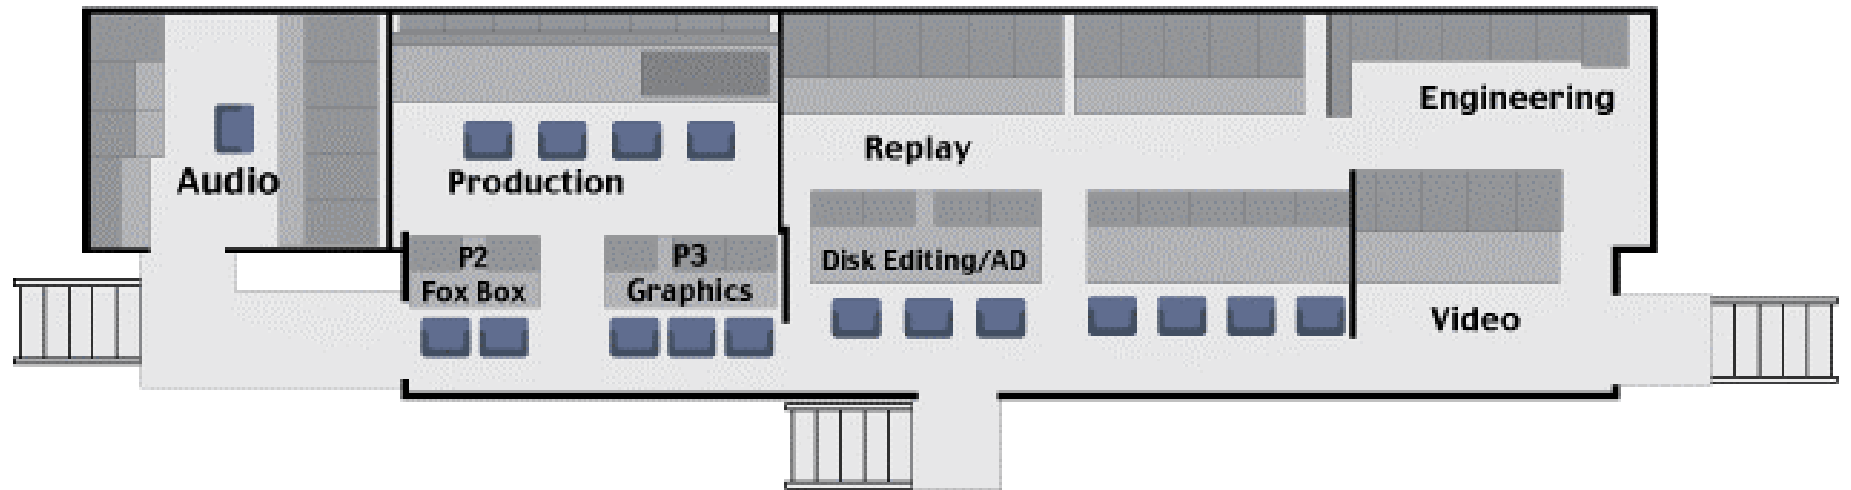

## 18 HDX Equipment Specifications

Length: 53' Height: 13'3" Width: 8'6" with ability to expand to: 13'6"

## Production

- Grass Valley HD Kayenne switcher
- 4.5 M/Es, 96 inputs/48 outputs
- Internal Image Store
- 4 iDPMs/2 eDPMs
- 4 Stripe (M/E) control panel
- Up to 90 images in production wall