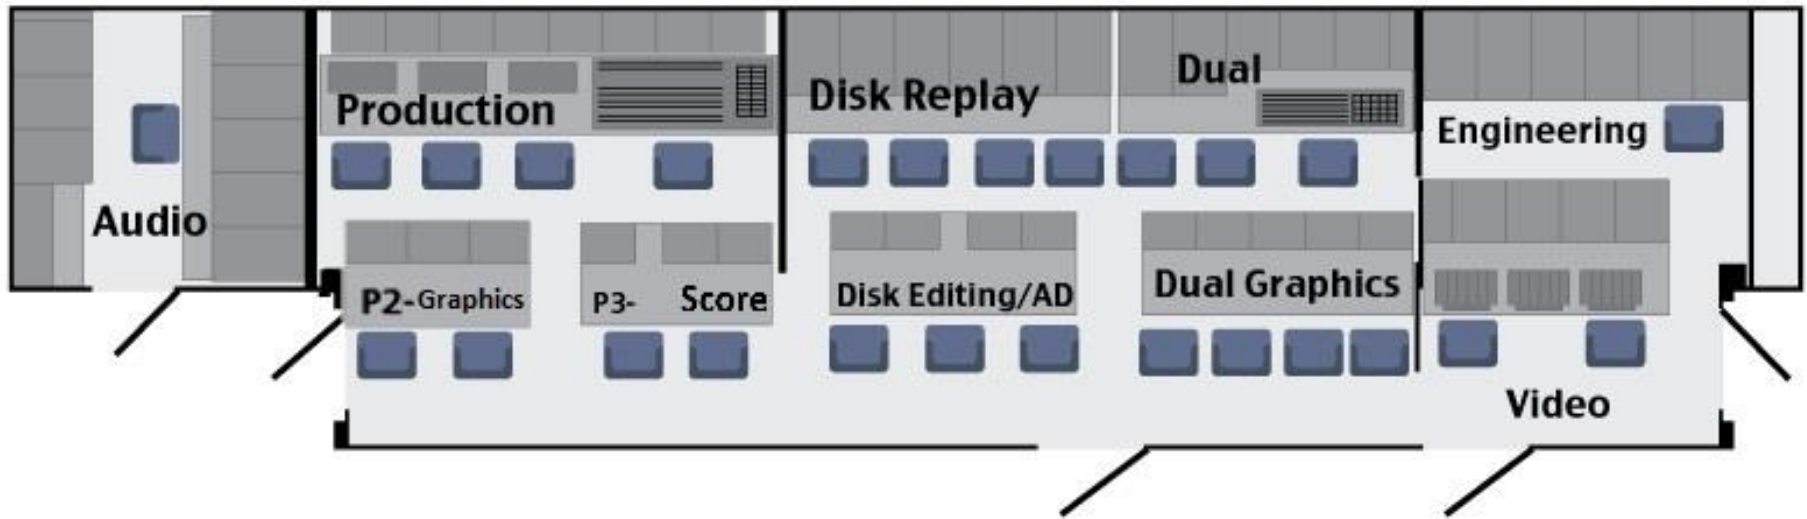

20 HDX Equipment Specifications

Length: 53' Height: 13'3" Width: 8'6" with ability to expand to: 13'6"

20 HDX Equipment Specifications

Production

- Grass Valley HD Kayenne switcher
- 4.5 M/Es, 96 inputs/48 outputs
- Internal Image Store and DVEs
- Up to 90 images in production wall

Replay, Spotbox and Edit Systems

- Three 6 channel HD XT2 full editing units 4 inputs/ 2 outputs
- 4 Channel HD XT2 replay only unit 2 inputs/ 2 outputs
- 8 Channel K2 Summit with Dyno for instant replay of two 6x SSMO cameras (With file transfer of clips of EVS network)
- 4 Channel EVS XS server for Spotbox
- 2 Lance TDC-100 Disk Controllers
- XFile3 with USB 3.0
- GigE network available
- 2 DVD player/recorders
- Panasonic AG-HPX370 for booth with fiber converters
- Up to 6 replay operator positions

Audio

- Euphonix System 5-B Audio Mixer (48 faders)
- 144 Inputs/ 96 outputs
- Audio Board can output multiple channels of surround sound
 - *Encoders for transmitting surround sound are the clients responsibility*
- Digicart E with ZIP drive
- CD Player
- 6 Audio Technica AT 4071A long shotgun mics
- 6 Sennheiser 416 P48 short shotgun mics
- 4 Sennheiser MD-46 stick mics
- 7 RE 50 stick mics
- 6 EV 635 stick mics
- 13 Sony ECM77B lavalier mics
- 7 Sennheiser HMD sportscaster headsets
- 6 Daltech talkback boxes
- 6 DT12 Breakout Boxes
- 14 DT12 fanout
- 6 Fostex portable speakers
- Videotek ASM-100 audio scope
- Fiber Booth Kit (Upon request)