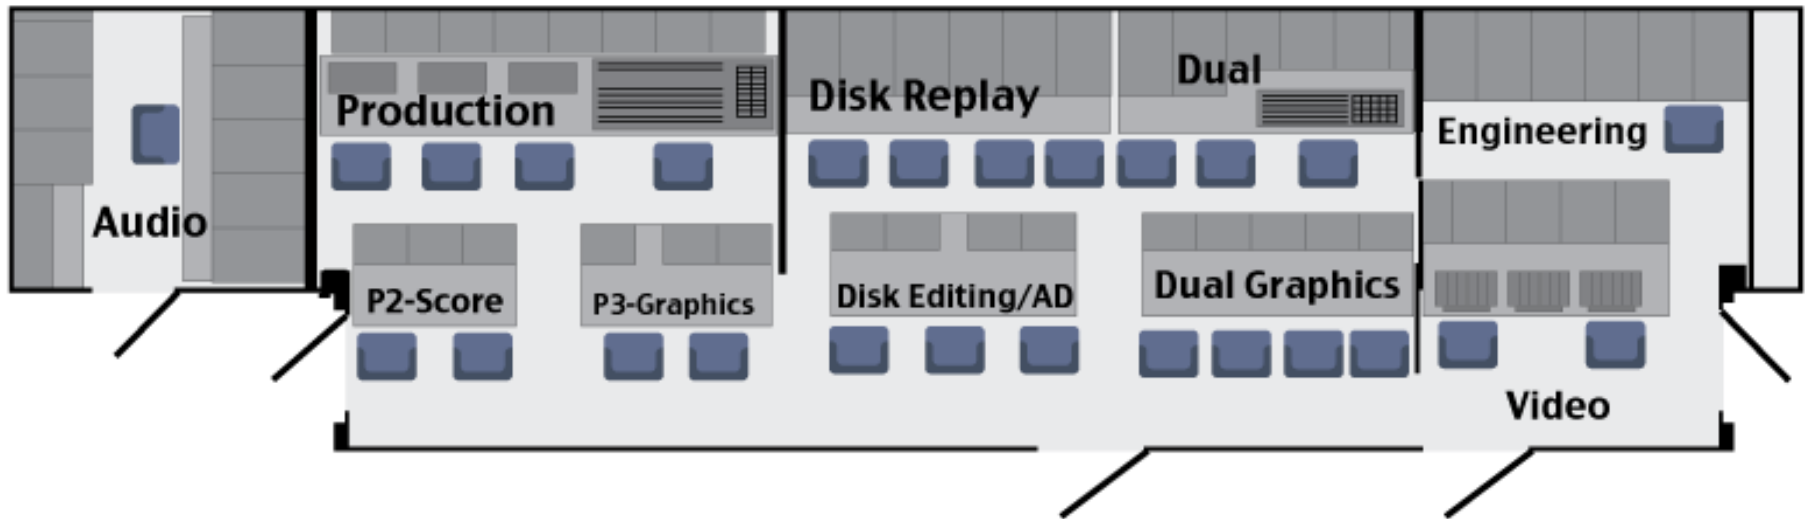

20 HDX Equipment Specifications

Length: 53' Height: 13'3" Width: 8'6" with ability to expand to: 13'6"

20 HDX Equipment Specifications

Production

- Grass Valley HD Kayenne Switcher
- 4.5 M/Es, 96 inputs/48 outputs
- Internal Image Store and DVEs
- 1.5 M/E secondary switcher
- Up to 90 images in production wall

Replay, Spotbox and Edit Systems

- Three 6 channel HD XT2 full editing units 4 inputs/ 2 outputs
- 4 Channel HD XT2 full editing unit 2 inputs/ 2 outputs
- 4 Channel HD XT2 replay only unit 2 inputs/ 2 outputs
- 8 Channel K2 Summit with Dyno for instant replay of two 6x SSMO cameras (With file transfer of clips of EVS network)
- 4 Channel EVS XS server for Spotbox (2 Channels per show during dual feeds)
- Lance TDC-100 Disk Controller
- XFile3 with USB 3.0
- GigE network available
- 2 DVD player/recorders
- Panasonic AG-HPX370 for booth with fiber converters
- Up to 6 replay operator positions

- Seventeen 13" Outboard color LCD video monitors
- Four 19" Outboard flatscreen LCD video monitors
 - Capability to provide HD program to booth (If fiber is available)

Cable

- 5900' Triax
 - Two 500', Thirteen 250', Eleven 150'
 - Two 5 line triax mults 175'
- 350' 10 Line video mult
 - Two 100', Three 50'
- 200' 5 Line video mult
 - Two 100'
- 800' TAC singlemode fiber
 - One 500' TAC-12, One 200' TAC-12, One 100' TAC-12
- 350' SMPTE fiber
 - One 250', One 100'
- 3150' DT12
 - Six 250', Eleven 150'
- 125' Three phase power cable
 - Sets of 75' and 50'
- Additional cable available if shipped separately