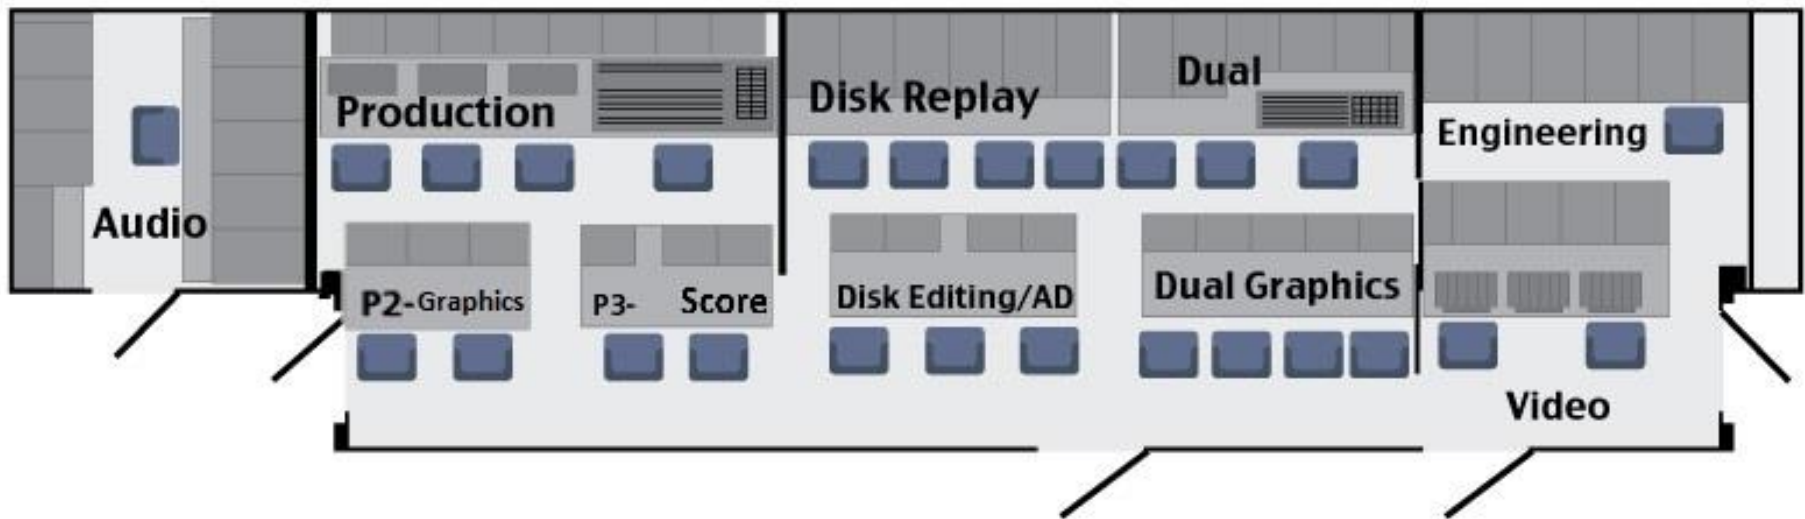

20 HDX Equipment Specifications

Length: 53' Height: 13'3" Width: 8'6" with ability to expand to: 13'6"

20 HDX Equipment Specifications

Production

- Grass Valley HD Kayenne switcher
- 4.5 M/Es, 96 inputs/48 outputs
- Internal Image Store and DVEs
- 1.5 M/E secondary switcher
- Up to 90 images in production wall

Replay, Spotbox and Edit Systems

- Three 6 channel HD XT2 full editing units 4 inputs/ 2 outputs
- 4 Channel HD XT2 full editing unit 2 inputs/ 2 outputs
- 4 Channel HD XT2 replay only unit 2 inputs/ 2 outputs
- 8 Channel K2 Summit with Dyno for instant replay of two 6x SSMO cameras (With file transfer of clips of EVS network)
- 4 Channel EVS XS server for Spotbox (2 Channels per show during dual feeds)
- 2 Lance TDC-100 Disk Controllers
- XFile3 with USB 3.0
- GigE network available
- 2 DVD player/recorders
- Panasonic AG-HPX370 for booth with fiber converters
- Up to 6 replay operator positions

- Seventeen 13" Outboard color LCD video monitors
- Four 19" Outboard flatscreen LCD video monitors
 - *Capability to provide HD program to booth (If fiber is available)*

Cable

- 5900' Triax
 - *Two 500', Thirteen 250', Eleven 150'*
 - *Two 5 line triax mults 175'*
- 350' 10 Line video mult
 - *Two 100', Three 50'*
- 200' 5 Line video mult
 - *Two 100'*
- 800' TAC singlemode fiber
 - *One 500' TAC-12, One 200' TAC-12, One 100' TAC-12*
- 350' SMPTE fiber
 - *One 250', One 100'*
- 3150' DT12
 - *Six 250', Eleven 150'*
- 125' Three phase power cable
 - *Sets of 75' and 50'*
- Additional cable available if shipped separately