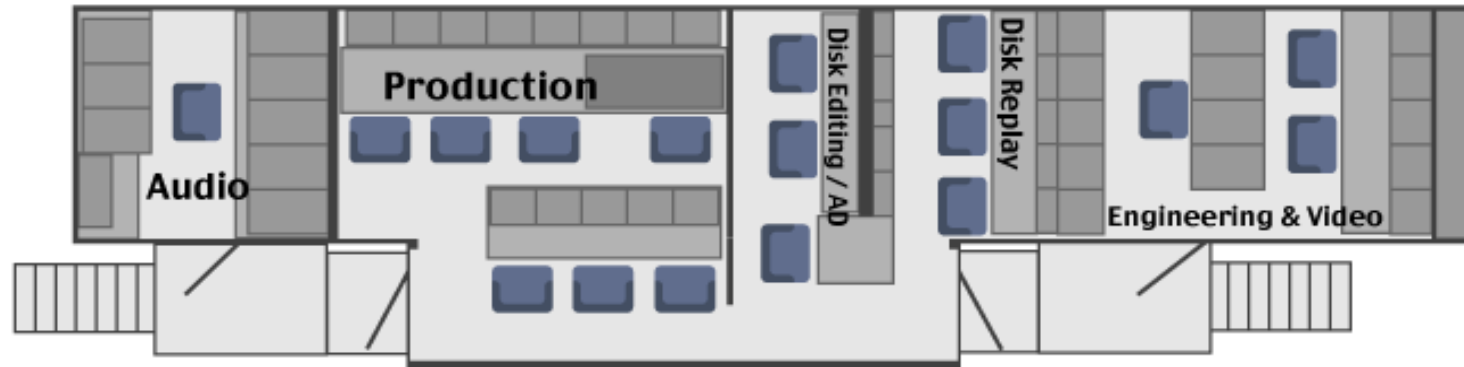

22 HDX Equipment Specifications

Length: 48' Height: 13'3" Width: 8'6" with ability to expand to: 12'6"

Production

Replay

Audio

22 HDX Equipment Specifications

Production

- Grass Valley HD Kalypso switcher
- 4 M/Es, 75 inputs/48 outputs
- Internal Image Store
- 6 Channel internal DVEs
- 4 Stripe (M/E) control panel
- Up to 90 images in production wall

Replay, Spotbox and Edit Systems

- Two 6 channel HD XT2 full editing units 4 inputs/ 2 outputs
- 4 Channel HD XT2 full editing unit 2 inputs/ 2 outputs
- 4 Channel HD XT2 replay only unit 2 inputs/ 2 outputs
- 4 Channel XS server for Spotbox
- Lance TDC-100 Disk Controller
- XFile3 with removable hard drives and USB 3.0
- GigE network available
- 2 DVD player/recorders
- 2 DVC Pro HD VTRs
- Up to 4 replay operator positions