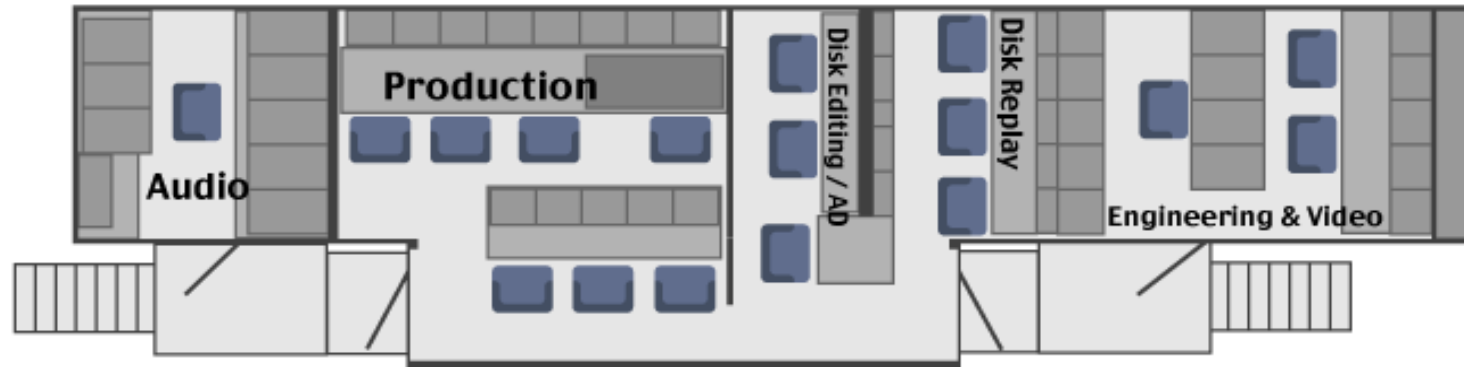

22 HDX-U Equipment Specifications

Length: 48' Height: 13'3" Width: 8'6" with ability to expand to: 12'6"

Production

Replay

Audio

22 HDX-U Equipment Specifications

Production

- Grass Valley HD Kalypso Switcher
- 4 M/Es, 75 inputs/48 outputs
- Internal Image Store
- 6 Channel internal DVEs
- 4 Stripe (M/E) control panel
- Up to 90 images in production wall

Replay, Spotbox and Edit Systems

- Two 6 channel HD XT2 full editing units 4 inputs/ 2 outputs
- 4 Channel HD XT2 full editing unit 2 inputs/ 2 outputs
- 4 Channel HD XT2 replay only unit 2 inputs/ 2 outputs
- 4 Channel XS server for Spotbox
- Lance TDC-100 Disk Controller
- XFile3 with removable hard drives and USB 3.0
- GigE network available
- 2 DVD player/recorders
- 2 DVC Pro HD VTRs
- Up to 4 replay operator positions