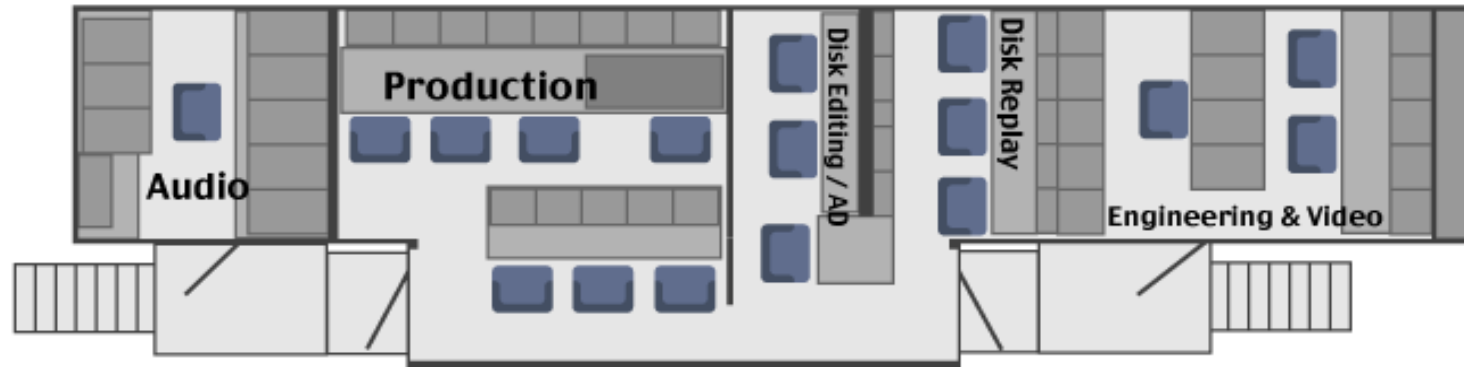

## 22 HDX Equipment Specifications

Length: 48' Height: 13'3" Width: 8'6" with ability to expand to: 12'6"

Production

Replay

Audio

## Production

- Grass Valley HD Kalypso switcher
- 4 M/Es, 75 inputs/48 outputs
- Internal Image Store
- 6 Channel internal DVEs
- 4 Stripe (M/E) control panel
- Up to 90 images in production wall