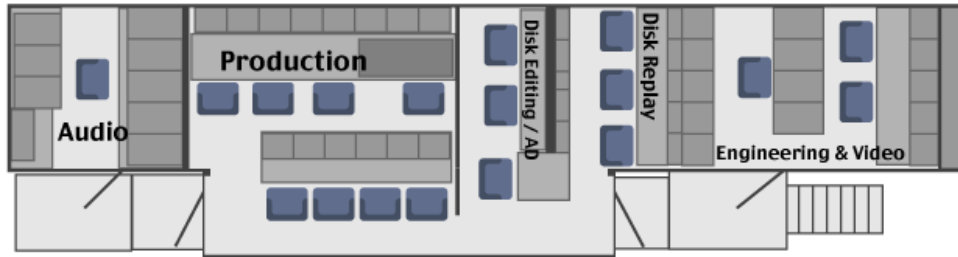

**23HDX-S: 48' Long, 13'3" High, 8'6" Wide - Expands to 12'6"**

### PRODUCTION

- Grass Valley Hi Def Kalypso Switcher 1080i/720p
- 4 MEs plus PGM/PST with 75 inputs, 48 outputs
- Internal Still Store
- iDPM's
- Avitech Multiviewer Monitors w/UMD and Tally