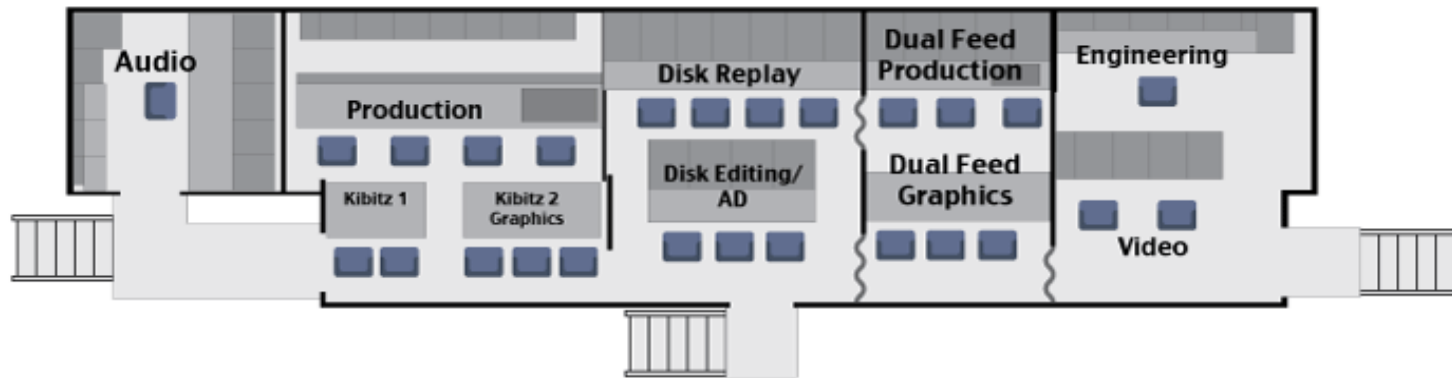

26 HDX Equipment Specifications

Length: 53' Height: 13'3" Width: 8'6" with ability to expand to: 13'8"

Production

26 HDX Equipment Specifications

Production

- Grass Valley HD Kayenne switcher
- 4.5 M/Es, 96 inputs/48 outputs
- Internal Image Store
- 4 iDPMs/1 eDPMs
- 4 Stripe (M/E) control panel
- 2 Stripe (M/E) secondary switcher
- Up to 90 images in production wall

Replay, Spotbox and Edit Systems

- 12 Channel EVS XT3 full editing units
 - Can be split into 2 operator positions each with 4 inputs/2 outputs
 - One position uses LSM Connect (No VGA)
- Two 6 Channel EVS XT3 full editing units 4 inputs/2 outputs
- 4 Channel EVS XT3 replay only unit 2 inputs/2 outputs
- 8 Channel K2 Summit with Dyno for instant replay of two 6x SSMO cameras (With file transfer of clips of EVS network)
- 4 Channel EVS XS server for Spotbox (2 Channels per show during dual feeds)
- 2 Lance TDC-100 Disk Controllers
- 2 XFile3s with USB 3.0
- GigE network available
- 3 DVD/VHS combo recorder
- Panasonic P2 Deck model# AG-HPD24P
- Up to 6 replay operator positions

Audio

- Euphonix System 5-B Audio Mixer (48 faders)
- Audio Board can output multiple channels of surround sound
 - Encoders for transmitting surround sound are the clients responsibility
- Enco Hotshot2 Audio Playout System
- Digicart E with ZIP drive
- CD Player
- 6 Audio Technica AT4071a long shotgun mics
- 12 Sennheiser MKH 416 P48 short shotgun mics
- 11 Sennheiser MD-46 stick mics
- 8 RE 50 stick mics
- 10 Sony ECM77B lavaliers
- 7 Sennheiser HMD sportscaster headsets
- 6 Daltech talkback boxes
- 5 DT12 Breakout Boxes
- 14 DT12 fanout
- 4 Fostex portable speakers
- Videotek ASM-100 audio scope
- Fiber Booth Kit (Upon request)