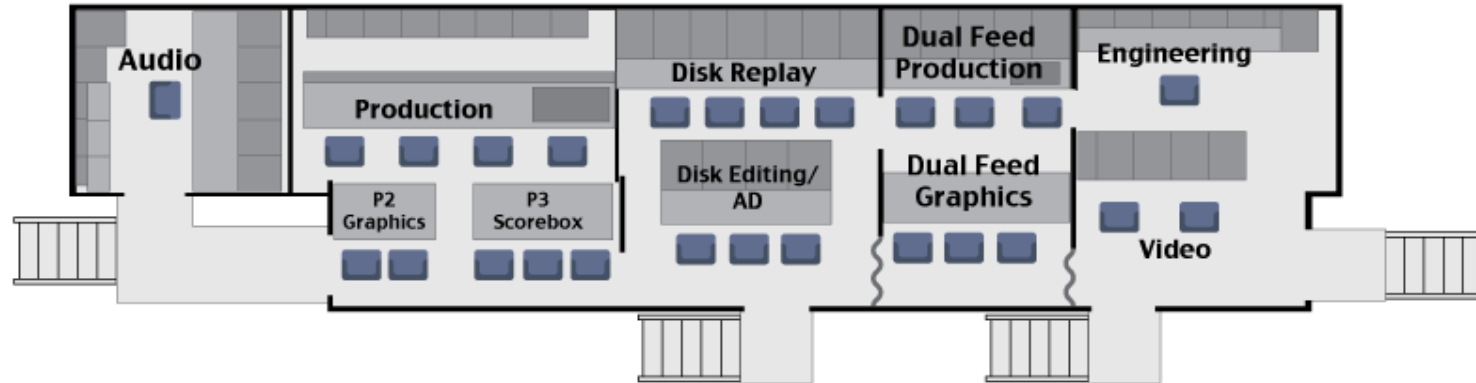

## 29 HDX Equipment Specifications

Length: 53' Height: 13'3" Width: 8'6" with ability to expand to: 13'8"

Production

Replay

Dual Room Production

## Production

- Grass Valley HD Kayenne Switcher
- 4.5 M/Es, 96 inputs/48 outputs
- Internal Image Store
- 4 iDPMs/2 eDPMs
- 4 Stripe (M/E) control panel
- 2 Stripe (M/E) secondary switcher
- Up to 90 images in production wall

## Replay, Spotbox and Edit Systems

- Three 6 Channel HD XT3 full editing units 4 inputs/2 outputs
- Two 4 Channel HD XT3 Replay Only units 2 inputs/2 outputs
- 8 Channel K2 Summit with Dyno for instant replay of two 6x SSMO cameras (With file transfer of clips to EVS network)
- 4 Channel EVS XS server for Spotbox (2 Channels per show during dual feeds)
- 2 Lance TDC-100 Disk Controller
- 2 XFile3s with USB 3.0
- 3 Gbs SDTI
- GigE network available
- 3 DVD recorders/players
- Up to 6 replay operator positions