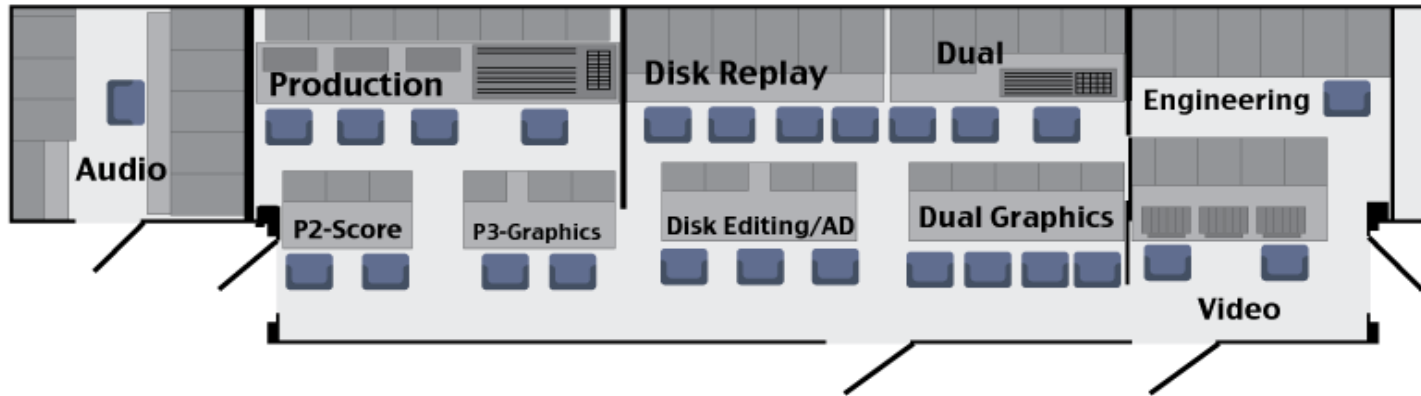

30 HDX Equipment Specifications

Length: 53' Height: 13'3" Width: 8'6" with ability to expand to: 13'8"

Production

Audio

30 HDX Equipment Specifications

Production

- Grass Valley HD Kayenne switcher
- 4.5 M/Es, 96 inputs/48 outputs
- Internal Image Store
- 4 iDPMS/2 eDPMS
- 4 Stripe (M/E) control panel
- 2 Stripe (M/E) secondary switcher
- Up to 90 images in production wall

Replay, Spotbox and Edit Systems

- Four 6 Channel HD XT3 full editing units 4 inputs/2 outputs
- 4 Channel HD XT3 Replay Only unit 2 inputs/2 outputs
- 8 Channel K2 Summit with Dyno for instant replay of two 6x SSMO cameras (With file transfer of clips to EVS network)
- 4 Channel EVS XS server for Spotbox (2 Channels per show during dual feeds)
- 2 Lance TDC-100 Disk Controllers
- 2 XFile3s with USB 3.0
- GigE network available
- 3 DVD recorders/players
- Up to 6 replay operator positions

Outboard Monitors

- Fifteen 15" Outboard LCD video monitors
 - Capability to provide HD program to booth (If fiber is available)

Cable

- 3900' Triax
 - Three 500', Eight 200', Eight 100'
- 600' 10 Line video mult
 - One 150', One 125', One 75', Five 50'
- 600' TAC singlemode fiber
 - Two 300' TAC-12
- 700' SMPTE fiber
 - Two 250', Two 100'
- 2500' DT12
 - Four 250', Ten 150'
- 125' Three phase power cable
 - Set of 75' and 50'
- Additional cable available if shipped separately