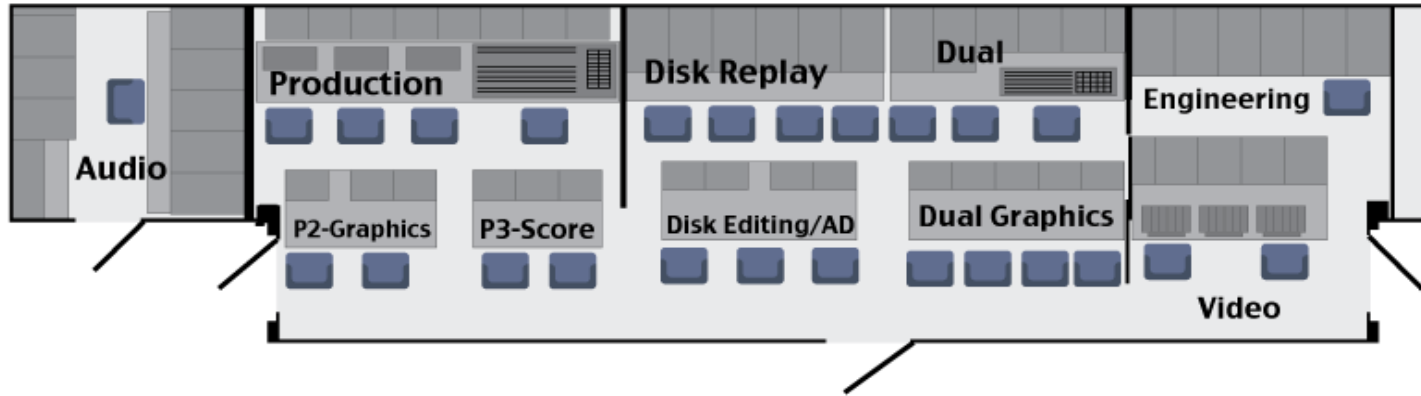

31 HDX Equipment Specifications

Length: 53' Height: 13'3" Width: 8'6" with ability to expand to: 13'8"

Production

Replay

Dual Room Production

31 HDX Equipment Specifications

Production

- Grass Valley HD Kayenne switcher
- 4.5 M/Es, 96 inputs/48 outputs
- Internal Image Store
- 8 iDPMs/4 eDPMs
- 4 Stripe (M/E) Contol Panel
- 2 Stripe (M/E) secondary switcher
- Up to 90 images in production wall

Replay, Spotbox and Edit Systems

- 12 Channel EVS XT3 full editing unit
 - Can be split into 2 operator positions each with 4 inputs/2 outputs
 - One position uses LSM Connect (No VGA)
- Two 6 Channel EVS XT3 full editing units 4 inputs/2 outputs
- 4 Channel EVS XT3 Replay Only units 2 inputs/2 outputs
- 8 Channel K2 Summit with Dyno for instant replay of two 6x SSMO cameras (With file transfer of clips to EVS network)
- 4 Channel EVS XS server for Spotbox (2 Channels per show during dual feeds)
- 4 Channel Grass Valley K2 Solo
- 2 Lance TDC-100 Disk Controllers
- 2 XFile3s with USB 3.0
- GigE network available
- 2 DVD recorders/players
- Panasonic P2 Deck AG-HPD24P
- Up to 6 replay operator positions

- Fifteen 13" Outboard LCD video monitors

Cable

- 2875' Triax
 - Two 500', Six 250'
 - Three 5 line triax mults 125'
- 200' 10 Line video mult
 - One 100', Two 50'
- 600' 5 Line video mult
 - Four 150'
- 450' TAC singlemode fiber
 - Two 150' TAC-12, One 150' TAC-6
- 700' SMPTE fiber
 - Two 250', Two 100'
- 1900' DT12
 - Four 250', Six 150'
- 125' Three phase power cable
 - Set of 75' and 50'
- Additional cable available if shipped separately