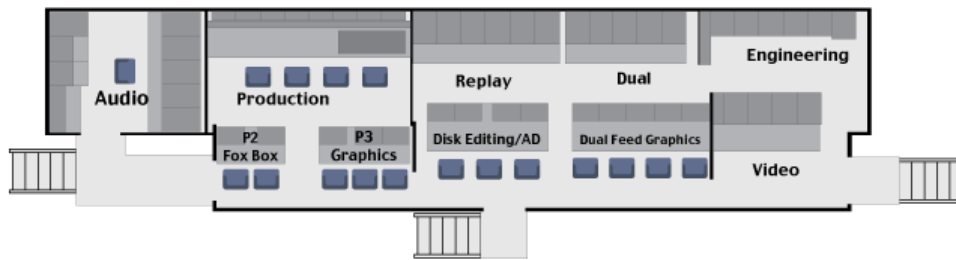

8HDX: 53' Long, 13'3" High, 8'6" Wide - Expands to 13'6"

PRODUCTION

- Grass Valley HD Kalypso Switcher 1080i/720p
- 3 MEs plus PGM/PST with 75 inputs, 48 outputs
- Internal Still Store and DVE's
- Avitech Multiviewer Monitor Walls w/UMD and Tally

OUTBOARD MONITORS

- Fifteen 16" flatscreen LCD color monitors
- Capability to provide HD Program to Booth if Fiber Available

CABLE

- 3000' triax
- 1500' DT12
- 150'- 3 Phase Power Cable
- Additional cable available if shipped separately