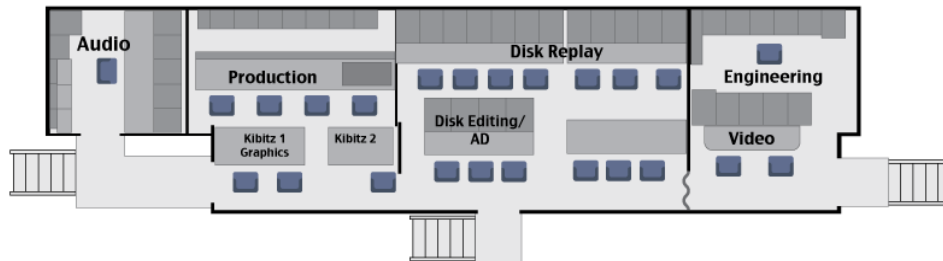

**12HDX-S: 53' Long, 13'3" High, 8'6" Wide - Expands to 13'6"**

## PRODUCTION

- Grass Valley Kalypso HD Switcher with Doubletake Feature
- 3 MEs plus PGM/PST with 75 inputs, 48 outputs
- Internal Still Store and DVE's
- 8 rack monitor wall with 90 monitors
- Apantac Multiviewers with UMD and Tally