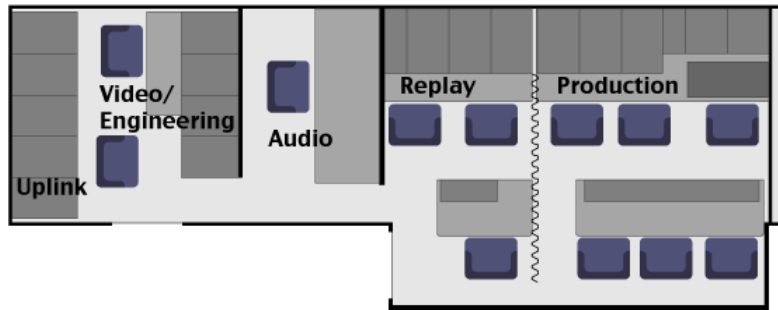

Puma HD-2: 40' Long, 13' High (Uplink Dish 20' High), 8'6" Wide - Expands to 11'6"

PRODUCTION

- GVG Kayak 2.5 ME HD Switcher 48 inputs, 24 outputs, 5 Internal DVEs
- Abekas HD ClipstoreMXc DDR w/Lance Controller

CAMERAS/LENSES & SUPPORT

- 5 Grass Valley LDK 8000 Elite triax Cameras (720p/1080i)
- 3 Canon 72 x 9.3 lenses with 2x extenders
- 2 Canon 17x lenses with 2x extenders
- 2 Studio Config Viewfinders
- 2 SD clock cameras

AUDIO

- Allen & Heath stereo audio analog mixer 40 inputs, 16 outputs
- 1 Digicart II Plus with zip drive
- 2 Sennheiser ME 67 long shotgun mics
- 3 Sennheiser ME 66 short shotgun mics
- 3 Sennheiser HMD 25-1 Announcer Headsets with talk-back boxes
- 5 EV 635 Interview mics
- 5 Sony ECM-77 lavalier mics