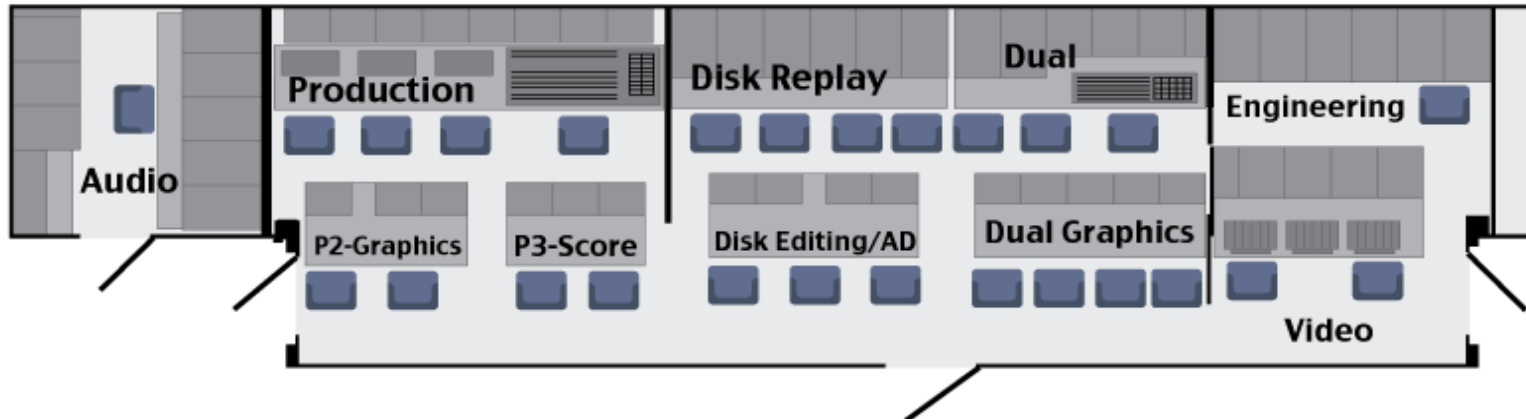

31 HDX Equipment Specifications

Length: 53' Height: 13'3" Width: 8'6" with ability to expand to: 13'8"

31 HDX Equipment Specifications

Production

- Grass Valley HD Kayenne switcher
- 4.5 M/Es, 96 inputs/48 outputs
- Internal Image Store
- 8 iDPMs/4 eDPMs
- 4 Stripe (M/E) Contol Panel
- 2 Stripe (M/E) secondary switcher
- Up to 90 images in production wall

Replay, Spotbox and Edit Systems

- Two 12 Channel EVS XT3 full editing units
- Three 6 Channel EVS XT3 full editing units 4 inputs/2 outputs
- 4 Channel EVS XS server for Spotbox (2 Channels per show during dual feeds)
- Codecs supported:
 - M-JPEG – User selectable bitrate 20-360Mbps
 - Avid DNxHD® (120/145Mbps)
 - Avid DNxHD® High Level (185/220Mbps, 8-bit and 10-bit)
 - VC-3 (SMPTE 2019-1; Avid-compatible) 100Mbps
 - Apple ProRes® 4:2:2 (120/145Mbps)
 - Apple ProRes® 4:2:2 HQ (185/220Mbps)
 - Apple ProRes® 4:2:2 LT (85/102Mbps)
 - MPEG-2 intra – User selectable bitrate 20-360Mbps
 - DVCPRO HD
 - AVC-Intra Class 100
 - XAVC-Intra Class 100
- 2 Lance TDC-100 Disk Controllers
- 2 XFile3s with USB 3.0
- GigE network available
- 2 DVD recorders/players
- Panasonic P2 Deck AG-HPD24P
- Up to 6 replay operator positions

Outboard Monitors

- Fifteen 13" Outboard LCD video monitors

Cable

- 2875' Triax
 - Two 500', Six 250'
 - Three 5 line triax mults 125'
- 200' 10 Line video mult
 - One 100', Two 50'
- 600' 5 Line video mult
 - Four 150'
- 450' TAC singlemode fiber
 - Two 150' TAC-12, One 150' TAC-6
- 1400' SMPTE fiber
 - Four 250', Four 100'
- 1900' DT12
 - Four 250', Six 150'
- 125' Three phase power cable
 - Set of 75' and 50'
- Additional cable available if shipped separately