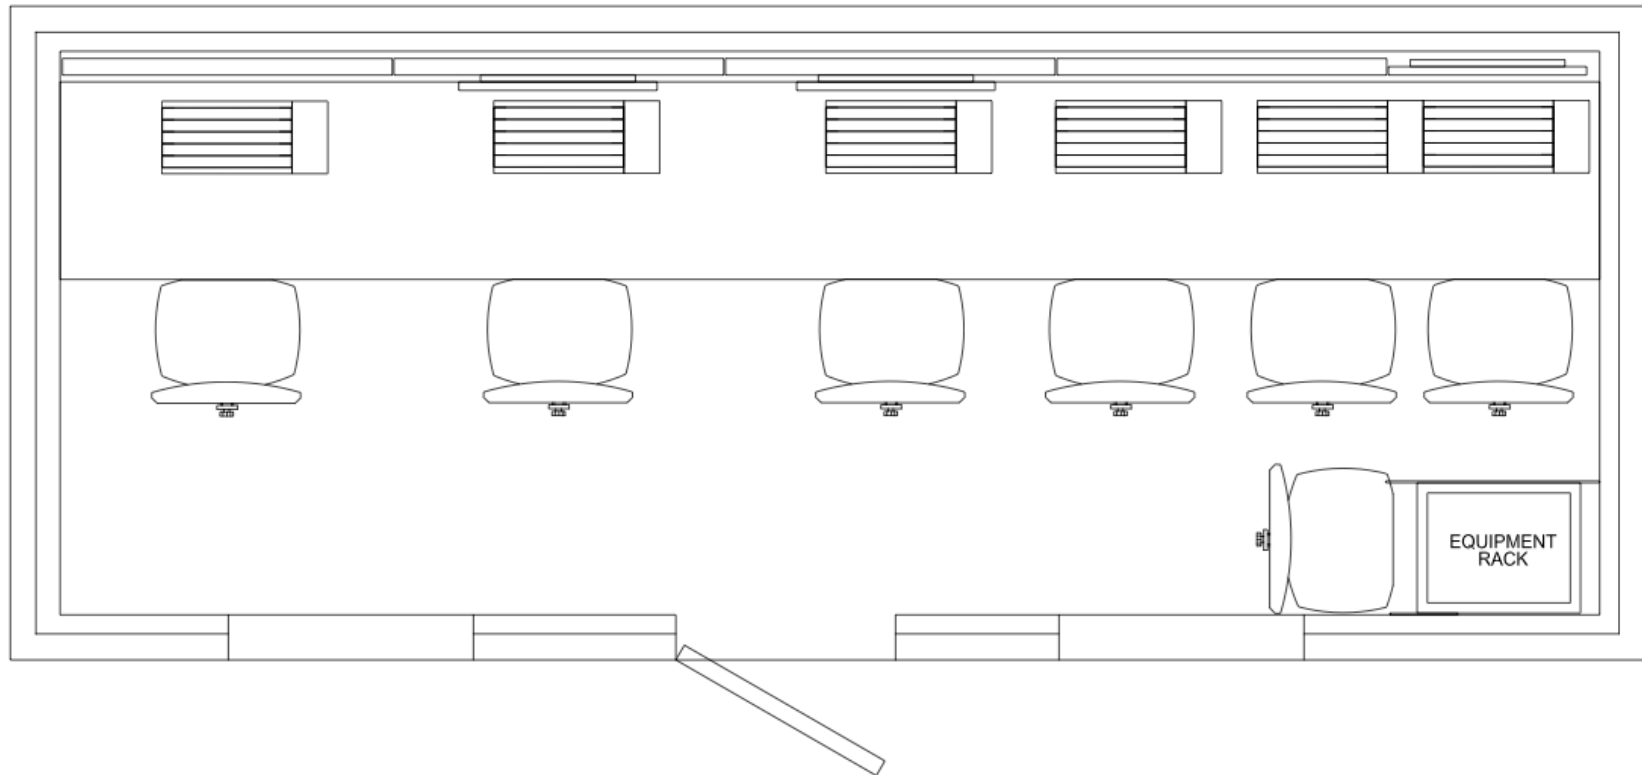

## Cloud-C1 Layout

Length: 20' Height: 8' 6" Width: 8'