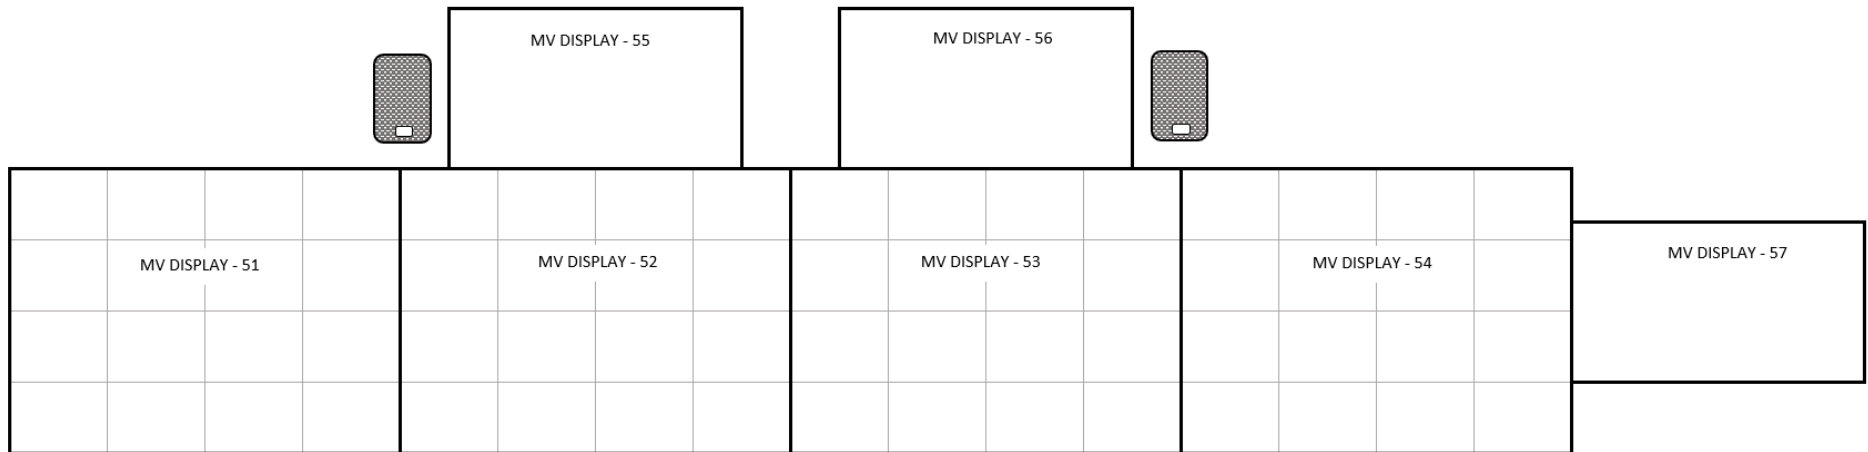

Cloud-C1

Cloud-C1 Inside

- 6 Flex user stations
- 2 Evertz CP-2272E router panels
- Evertz CP-1040E router panel
- 3 RTS KP-3016 intercom panels
- 3 RTS KP-5032 intercom panels
- Lighting Kit
- 600' DT12
  - Four 150'

Cloud-C1 Monitor Wall

- Up to 67 images in wall
- Four 55" 1080p monitors
- 2 JBL Control 1 Pro audio speakers